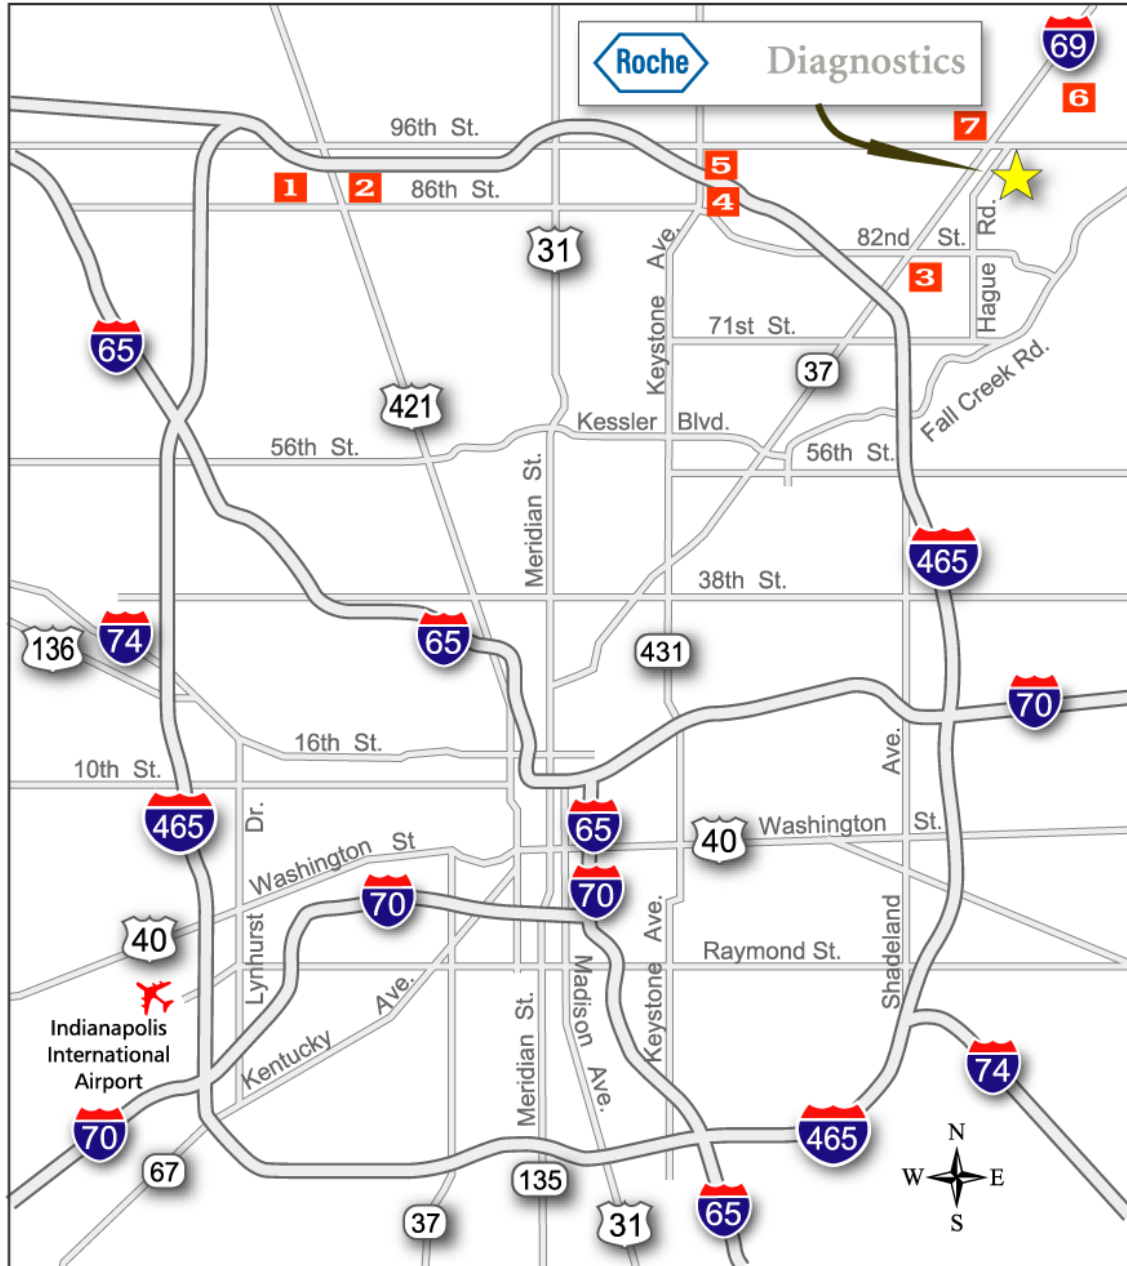

# Diagnostics

Located North of Campus

## Roche Diagnostics Campus Map

- Entrances
- Visitor Parking
- Employee Parking

### Nearby Accommodations

- |                                                  |                                                 |
|--------------------------------------------------|-------------------------------------------------|
| <b>1</b> Embassy Suites Hotel Indianapolis North | <b>4</b> Sheraton Indianapolis Hotel and Suites |
| <b>2</b> Holiday Inn -<br>North at The Pyramids  | <b>5</b> Marriott Hotel - North                 |
| <b>3</b> Omni Indianapolis North                 | <b>6</b> Holiday Inn Express Fishers            |
|                                                  | <b>7</b> Residence Inn                          |